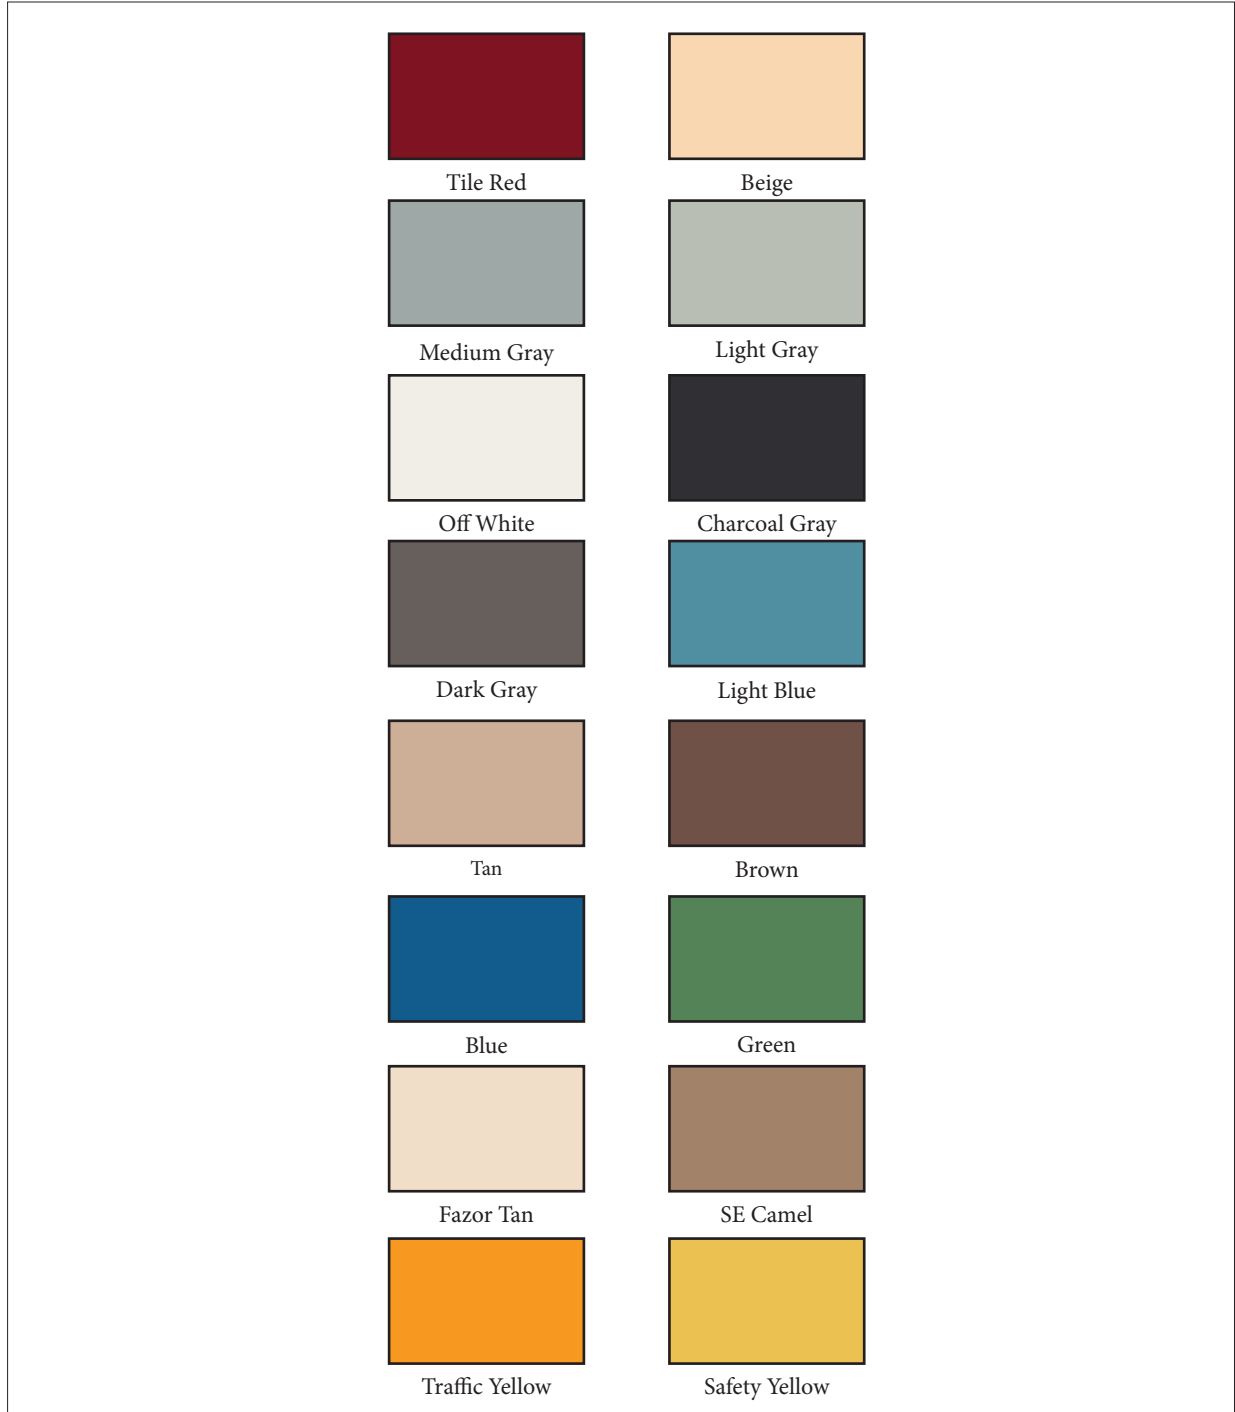

CoverTec
innovative chemistry for substrate solutions

CoverTecProducts.com

p: 754.223.2465
f: 754.223.2467
e: tec@covertecproducts.com

Cover Color

Floor Coatings Color Selections

Actual colors may vary from colors shown. Coatings also available in Clear, White, & Black.

Special colors and Safety colors available upon request. Colors may vary from batch to batch and product to product.